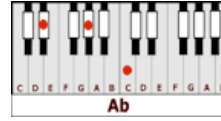

## GUITAR / KEYBOARD CHORDS:

**Bbm** = 688666

**Eb** = xx8886

**Gb** = xx4322

**Ab** = 466544

**F** = xx3211

(drum intro)

**INTRO:** Bbm - Eb Bbm - Eb

**Bbm** **Eb**  
Lie to me.....and tell me everything is all right  
**Bbm** **Eb**  
Lie to me.....and tell me that you'll stay here tonight  
**Gb** **Ab**  
**BRIDGE:** Tell me that you'll never leave  
**Bbm** **Eb**  
Oh, and I'll just try to make believe  
**Gb** **F**  
That everything you tell me is true (C'mon, baby, won't you just...)