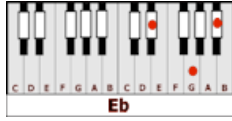

## GUITAR / KEYBOARD CHORDS:

**Bbm** = 688666

**Eb** = xx8886

**Gb** = xx4322

**Ab** = 466544

**F** = xx3211

(drum intro)

**INTRO:** Bbm - Eb Bbm - Eb

**Bbm** **Eb**  
Lie to me.....and tell me everything is all right  
**Bbm** **Eb**  
Lie to me.....and tell me that you'll stay here tonight  
**Gb** **Ab**  
**BRIDGE:** Tell me that you'll never leave  
**Bbm** **Eb**  
Oh, and I'll just try to make believe  
**Gb** **F**  
That everything you tell me is true (C'mon, baby, won't you just...)

**Gb** **Ab**  
**BRIDGE:** If I can't hold on to you  
**Bbm** **Eb**  
Leave me something I can hold on to  
**Gb** **F**  
For just a little while, won't ya, won't ya let me dream, yeh

**GUITAR SOLO BREAK:** Bbm - Eb Bbm - Eb Gb - Ab - Bbm - Eb - Gb - F  
(NOTE: same chords as verse with bridge)