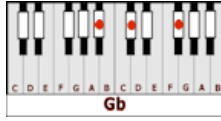

## GUITAR / KEYBOARD CHORDS:

**Bbm** = 688666

**Eb** = xx8886

**Gb** = xx4322

**Ab** = 466544

**F** = xx3211

(drum intro)

**INTRO:** Bbm - Eb Bbm - Eb

**Bbm** **Eb**  
Lie to me.....and tell me everything is all right  
**Bbm** **Eb**  
Lie to me.....and tell me that you'll stay here tonight  
**Gb** **Ab**  
**BRIDGE:** Tell me that you'll never leave  
**Bbm** **Eb**  
Oh, and I'll just try to make believe  
**Gb** **F**  
That everything you tell me is true (C'mon, baby, won't you just...)

**Gb** **Ab**  
**BRIDGE:** If I can't hold on to you  
**Bbm** **Eb**  
Leave me something I can hold on to  
**Gb** **F**  
For just a little while, won't ya, won't ya let me dream, yeh

**GUITAR SOLO BREAK:** Bbm - Eb Bbm - Eb Gb - Ab - Bbm - Eb - Gb - F  
(NOTE: same chords as verse with bridge)