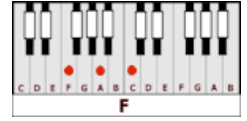

## GUITAR / KEYBOARD CHORDS:

**Bbm** = 688666

**Eb** = xx8886

**Gb** = xx4322

**Ab** = 466544

**F** = xx3211

(drum intro)

**INTRO:** Bbm - Eb Bbm - Eb

**Bbm** **Eb**  
Lie to me.....and tell me everything is all right  
**Bbm** **Eb**  
Lie to me.....and tell me that you'll stay here tonight  
**Gb** **Ab**  
**BRIDGE:** Tell me that you'll never leave  
**Bbm** **Eb**  
Oh, and I'll just try to make believe  
**Gb** **F**  
That everything you tell me is true (C'mon, baby, won't you just...)

**Gb** **Ab**  
**BRIDGE:** If I can't hold on to you  
**Bbm** **Eb**  
Leave me something I can hold on to  
**Gb** **F**  
For just a little while, won't ya, won't ya let me dream, yeh

**GUITAR SOLO BREAK:** Bbm - Eb Bbm - Eb Gb - Ab - Bbm - Eb - Gb - F  
(NOTE: same chords as verse with bridge)