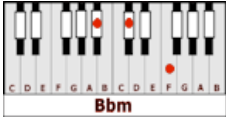

## GUITAR / KEYBOARD CHORDS:

**Bbm** = 688666

**Eb** = xx8886

**Gb** = xx4322

**Ab** = 466544

**F** = xx3211

(drum intro)

**INTRO:** Bbm - Eb Bbm - Eb

**Bbm** **Eb**  
Lie to me.....and tell me everything is all right  
**Bbm** **Eb**  
Lie to me.....and tell me that you'll stay here tonight  
**Gb** **Ab**  
**BRIDGE:** Tell me that you'll never leave  
**Bbm** **Eb**  
Oh, and I'll just try to make believe  
**Gb** **F**  
That everything you tell me is true (C'mon, baby, won't you just...)

**Gb** **Ab**  
**BRIDGE:** If I can't hold on to you  
**Bbm** **Eb**  
Leave me something I can hold on to  
**Gb** **F**  
For just a little while, won't ya, won't ya let me dream, yeh

**GUITAR SOLO BREAK:** Bbm - Eb Bbm - Eb Gb - Ab - Bbm - Eb - Gb - F  
(NOTE: same chords as verse with bridge)